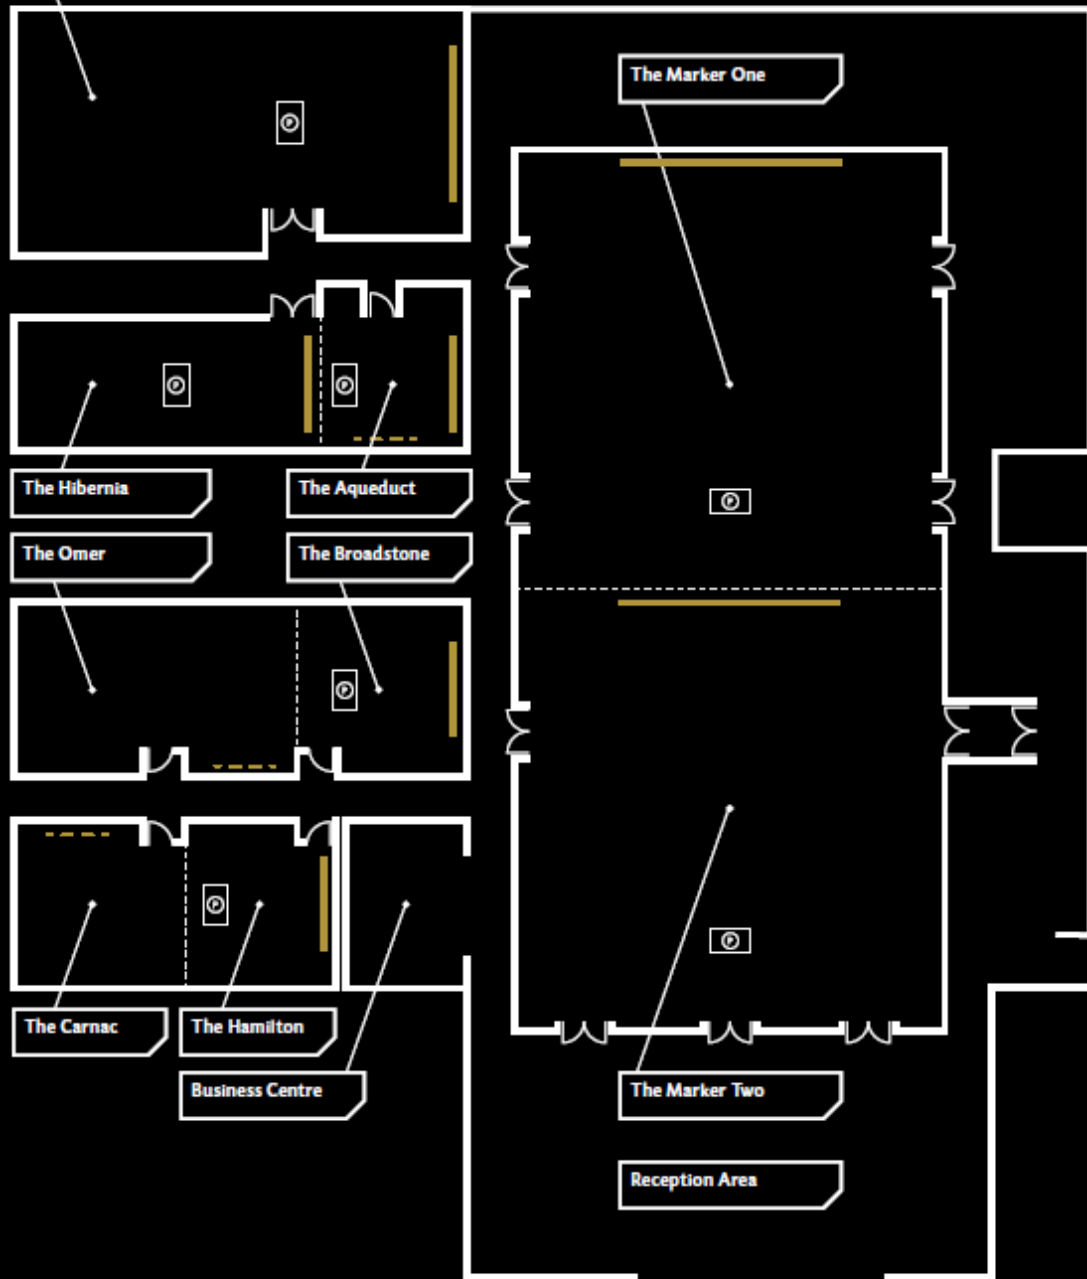

Projection Equipment, Screen, Multi Media Equipment, Room Wizard, AMX Room Control System, Lighting Dimmer System, Laptop Connection Point, Flip Chart, Audio Conferencing, Projector Hoist

The Shannon

Projection Equipment, Screen, Multi Media Equipment, Room Wizard, AMX Room Control System, Lighting Dimmer System, One Podium Microphone (subject to availability), Laptop Connection Point, Flip Chart, Audio Conferencing, Projector Hoist

The Marker

Projection Equipment, Screen, Multi Media Equipment, Lighting Dimmer System, AMX Room Control System, Room Wizard, 2 Roving and 2 Tie Clip-on Microphones with One Podium Microphone, Flip Chart, Stage, Podium, 3 Phase Power, Projector Hoist

Reception Area

LCD Display x 1

The Shannon

Name	Ttre	C/Room	B/Room	U	Banq	Cab	Cocktail
The Marker One	150	102	34	43	110	80	190
The Marker Two	130	88	34	43	110	70	160
(combined)	300	180	68	86	240	170	350
The Carnac	23	15	12	12	10	8	23
The Hamilton	16	6	10	10	10	8	-
(combined)	42	22	24	22	24	21	58
The Omer	25	8	8	10	10	8	23
The Broadstone	16	8	10	10	10	8	-
(combined)	51	26	26	26	24	28	51
The Hibernia	42	22	26	-	30	21	42
The Aqueduct	12	-	8	-	10	7	-
(combined)	72	30	28	-	32	28	72
The Shannon	110	55	32	36	60	47	100

Name	Sq (m)	W x L (m)	H (m)	N/Day	Partition
The Marker One	177	12/13 x 14	4.7	No	No
The Marker Two	177	12/13 x 14	4.7	No	No
(combined)	354	12/13 x 28	4.7	No	Yes
Reception Area	142.7	8.2 x 17.39	2.7	Yes	No
The Carnac	29.7	5.4 x 5.5	2.7	Yes	No
The Hamilton	27.54	5.4 x 5.1	2.7	No	No
(combined)	57.24	5.4 x 10.6	2.7	Yes	Yes
The Omer	48.27	4.9 x 9.85	2.7	Yes	No
The Broadstone	26.22	4.9 x 5.35	2.7	No	No
(combined)	74.49	4.9 x 14.7	2.7	Yes	Yes
The Hibernia	44	4.3 x 10.1	2.7	Yes	No
The Aqueduct	17.63	4.3 x 4.1	2.7	No	No
(combined)	61.63	4.3 x 14.2	2.7	Yes	Yes
The Shannon	94	6.5 x 14.5	2.7	Yes	No